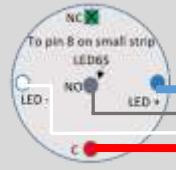

24V AC – RED	
OV – WHITE	
Standard Vac input – Purple	
Turbo Vac input – Grey	
Standard Vac output – Black	
Turbo Vac output – Blue	
Coin Pulse input – Orange/Black	

Standard settings

\$1 buys

1.5min for turbo

3min for standard

Welcome message:
"TURBO Vac Extra Suction"

- | | |
|---|-----------------|
|  | 1. 24V HOT |
|  | 2. 24V COMMON |
|  | 3. Standard Vac |
|  | 4. Turbo Vac |
|  | 5. |
|  | 6. |