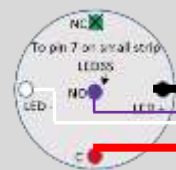

24V AC – RED	
OV – WHITE	
Standard Vac input – Purple	
Turbo Vac input – Grey	
Standard Vac output – Black	
Turbo Vac output – Blue	
Coin Pulse input – Orange/Black	

Standard settings

\$1 buys

1.5min for turbo

3min for standard

Welcome message:
"TURBO Vac Extra Suction"

- | | |
|---|-----------------|
|  | 1. 24V HOT |
|  | 2. 24V COMMON |
|  | 3. Standard Vac |
|  | 4. Turbo Vac |
|  | 5. |
|  | 6. |