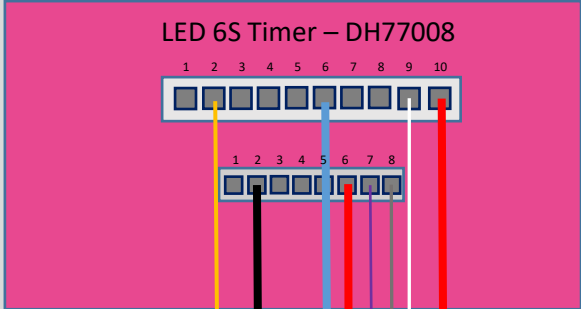

24V AC – RED	
OV – WHITE	
Standard Vac input – Purple	
Turbo Vac input – Grey	
Standard Vac output – Black	
Turbo Vac output – Blue	
Coin Pulse input – Orange/Black	

Standard settings

\$1 buys

1.5min for turbo

3min for standard

Welcome message:
"TURBO Vac Extra Suction"

- | | |
|---|-----------------|
|  | 1. 24V HOT |
|  | 2. 24V COMMON |
|  | 3. Standard Vac |
|  | 4. Turbo Vac |
|  | 5. |
|  | 6. |